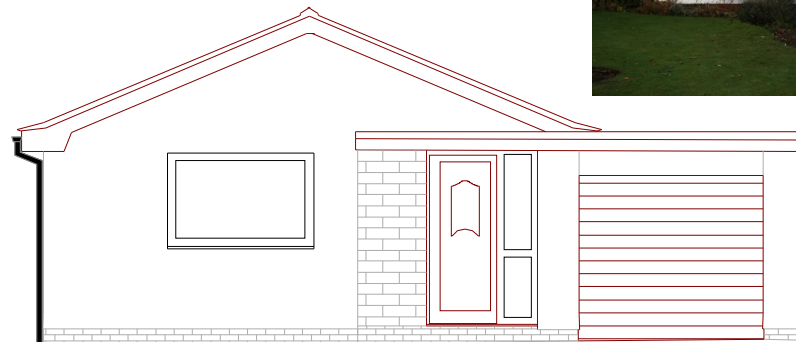

Bungalow Survey

A simple elevation and floorplan survey for use in a planning application.

Knaresborough Technology Park, Manse Lane
Knaresborough, HG5 8LF, North Yorkshire
Tel/Fax: 01423 868297 Mobile: 07847 306627
Email: mail@perspectiveservices.co.uk
Web: www.perspectiveservices.co.uk