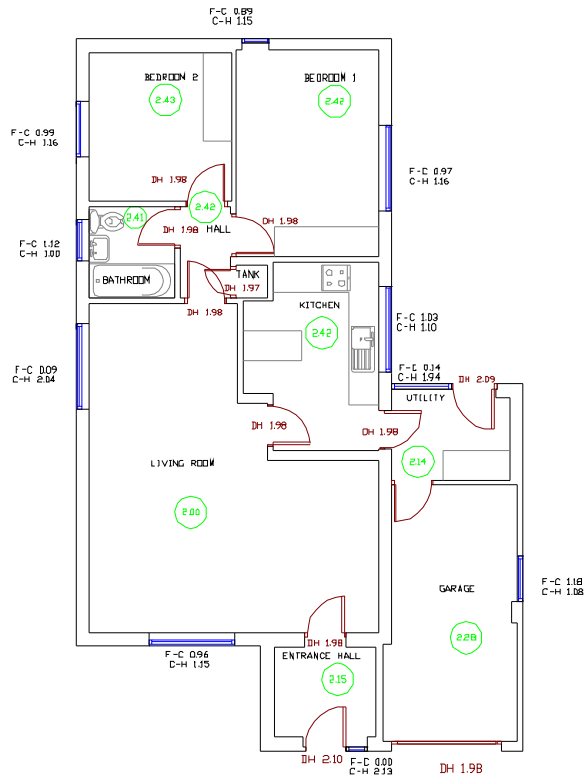

Bungalow Survey

A simple elevation and floorplan survey for use in a planning application.

Knaresborough Technology Park, Manse Lane
Knaresborough, HG5 8LF, North Yorkshire
Tel/Fax: 01423 868297 Mobile: 07847 306627
Email: mail@perspectiveservices.co.uk
Web: www.perspectiveservices.co.uk